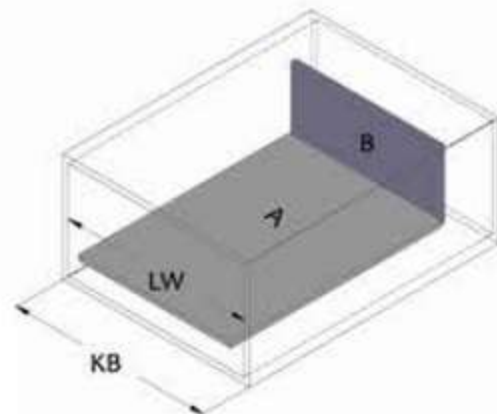

Components view

L Front rectangular railing
Size: 900mm
Automatically cut - the cabinet body width LW - 85

F Inner front panel
Size: 900mm
Automatically cut - the cabinet body width LW - 98

Cutting dimensions

Back panel

Height 86mm H=86mm
Height 118mm H=118mm
Height 167mm H=167mm
Height 199mm H=199mm

Bottom plate

Wood
NL-24mm

KB : Cabinet width
LW : Internal cabinet width
NL : Nominal length