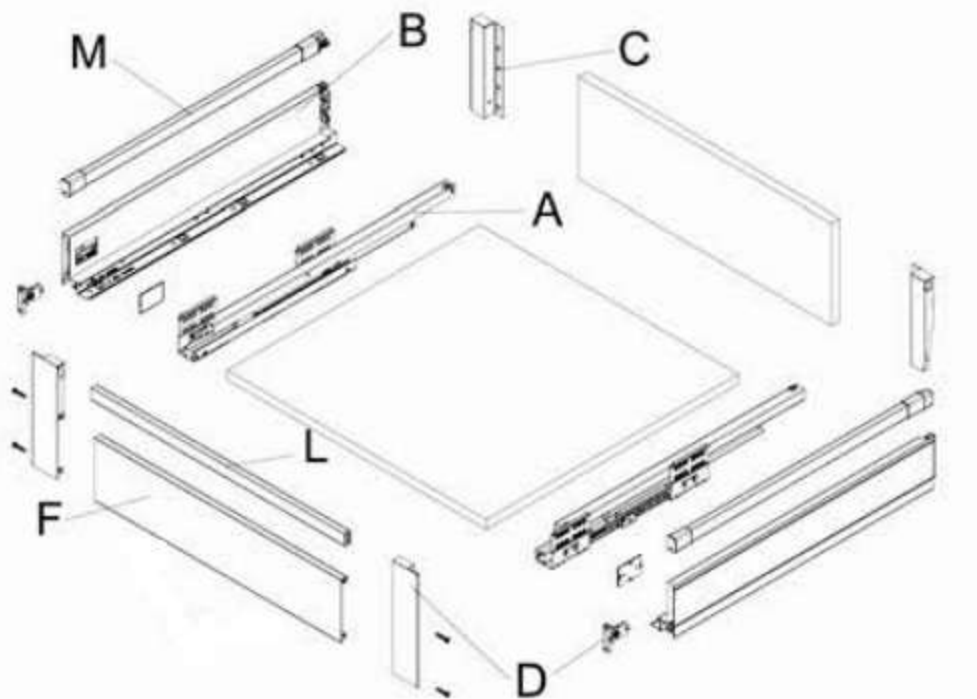

Components view

L Front rectangular railing
Size: 900mm
Automatically cut - the cabinet body width LW - 85

F Inner front panel
Size: 900mm
Automatically cut - the cabinet body width LW - 98

Cutting dimensions

Back panel

Height 86mm H=86mm
Height 118mm H=118mm
Height 167mm H=167mm
Height 199mm H=199mm

Bottom plate

Wood
NL-24mm

KB : Cabinet width
LW : Internal cabinet width
NL : Nominal length