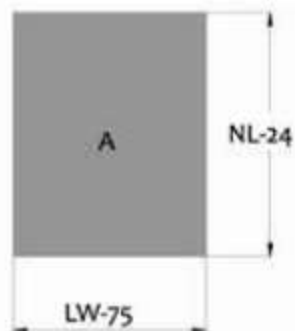

Components view

L Front rectangular railing
Size: 900mm
Automatically cut - the cabinet body width LW - 85

F Inner front panel
Size: 900mm
Automatically cut - the cabinet body width LW - 98

Cutting dimensions

Back panel

Height 86mm H=86mm
Height 118mm H=118mm
Height 167mm H=167mm
Height 199mm H=199mm

Bottom plate

Wood
NL-24mm

KB : Cabinet width
LW : Internal cabinet width
NL : Nominal length