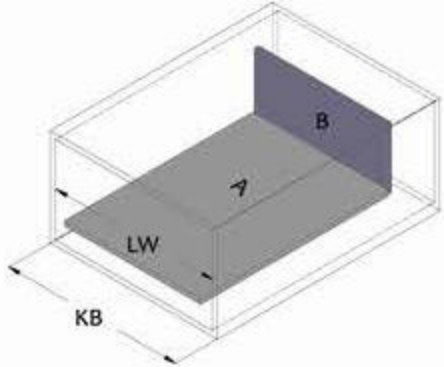

Back panel

Bottom plate
Wood
NL-24mm

KB: Cabinet width
LW: Internal cabinet width
NL: Nominal length